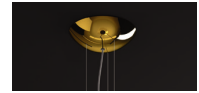

# Mountain View

Dima Loginoff

Lampada a sospensione realizzata in vetro soffiato trasparente disponibile in vari colori. Sorgente luminosa a LED integrato dimmerabile.

*Suspended lamp made of transparent blown glass, available in several colours. Built-in dimmable LED light source.*

COLOURS

crystal / chrome

crystal / gold

crystal / black nichel

chrome canopy

black / chrome

black / gold

black / black nichel

gold canopy

amber / gold

amber / black nichel

grey / chrome

black nichel canopy

grey / black nichel