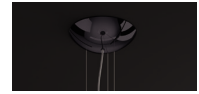

# Mountain View

Dima Loginoff

Lampada a sospensione realizzata in vetro soffiato trasparente disponibile in vari colori. Sorgente luminosa a LED integrato dimmerabile.

*Suspended lamp made of transparent blown glass, available in several colours. Built-in dimmable LED light source.*

COLOURS

crystal / chrome

crystal / gold

crystal / black nichel

chrome canopy

black / chrome

black / gold

black / black nichel

gold canopy

amber / gold

amber / black nichel

grey / chrome

black nichel canopy

grey / black nichel